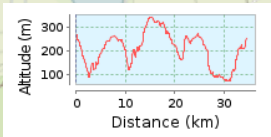

SPP303

34.6 km (round trip)

Total climb: 849 m, Total descent: 849 m

Altitude range 270 m (Altitude from: 72 m to 342 m)

© cold0 | © Mapbox | © OpenStreetMap contributors | iText 4.2.0 | ID: veadylxpcdqyqotx